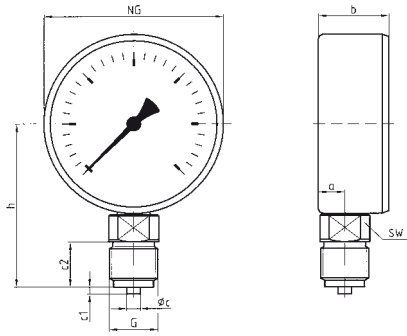

Standard Bourdon tube pressure gauges

Type D 2 – NG 80/100

Housing types and dimensions (in mm)

Bottom connection