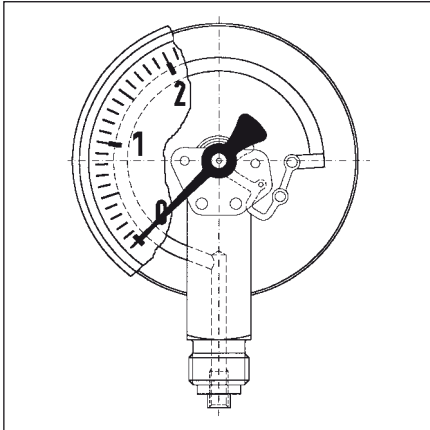

Rohrfeder-Standardmanometer EN 837-1

Application

For gaseous and liquid media which are not highly viscous, do not crystallize and do not attack copper alloys.

! When measuring gas or vapour, the instruments must be used in accordance with the safety recommendations of EN 837-2 (see appendix).

Type

D 2

Nominal size

160

Accuracy class (EN 837-1/6)

1.6

Ranges (EN 837-1/5)

-1/0 to -1/+15 bar

0/0.6 to 0/400 bar

Application area

Static load:

$\frac{3}{4}$ x full scale value

Dynamic load:

$\frac{2}{3}$ x full scale value

Short term:

full scale value

Operating temperature range

Medium: $T_{max} = +60 \text{ }^{\circ}\text{C}$

Ambient: $T_{min} = -20 \text{ }^{\circ}\text{C}$

$T_{max} = +60 \text{ }^{\circ}\text{C}$

Temperature performance

Indication error when the temperature of the measuring element deviates from 20 °C:

rising temp. approx. $\pm 0.4 \text{ } \%/10 \text{ K}$

falling temp. approx. $\pm 0.4 \text{ } \%/10 \text{ K}$

percentage of full scale value

Protection

IP 32 (EN 60529)

Standard version

Connection

Brass, bottom:

G $\frac{1}{2}$ B – spanner size 22

Measuring element

Bourdon tube element, copper alloy

$\leq 60 \text{ bar}$ „C“ type bourdon tube

$> 60 \text{ bar}$ helical tube

Movement

Brass

Dial

Aluminium, white

Dial marking black

with adjustable red reference pointer

Pointer

Aluminium, black

Housing

Sheet steel, black

Push-on bezel

Sheet steel, black

Front glass

Instrument glass

Options

- Damping screw
- Reference pointer