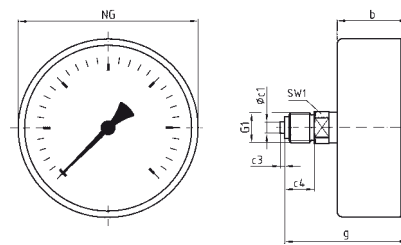

# Standard Bourdon tube pressure gauges

Type D 2 – NG 80/100

Housing types and dimensions (in mm)

Bottom connection

Centre back connection

Bottom connection, with push-on bezel

Centre back connection, with push-on bezel

Dimensions (mm)

| Nominal size (NG) | a    | b    | b1   | Øc | c1 | c2 | Øc1 | c3 | c4 | g    | g1   | G                               | G1                              | h  | SW | SW1 |
|-------------------|------|------|------|----|----|----|-----|----|----|------|------|---------------------------------|---------------------------------|----|----|-----|
| 80                | 11.7 | 31   | 33.5 | 6  | 3  | 20 | 5   | 2  | 13 | 54   | 56.5 | G <sup>1</sup> / <sub>2</sub> B | G <sup>1</sup> / <sub>4</sub> B | 72 | 22 | 14  |
| 100               | 11   | 29.5 | 34   | 6  | 3  | 20 | 5   | 2  | 13 | 52.5 | 57   | G <sup>1</sup> / <sub>2</sub> B | G <sup>1</sup> / <sub>4</sub> B | 82 | 22 | 14  |
|                   |      |      |      |    |    |    |     |    |    |      |      |                                 |                                 |    |    |     |
|                   |      |      |      |    |    |    |     |    |    |      |      |                                 |                                 |    |    |     |
|                   |      |      |      |    |    |    |     |    |    |      |      |                                 |                                 |    |    |     |
|                   |      |      |      |    |    |    |     |    |    |      |      |                                 |                                 |    |    |     |