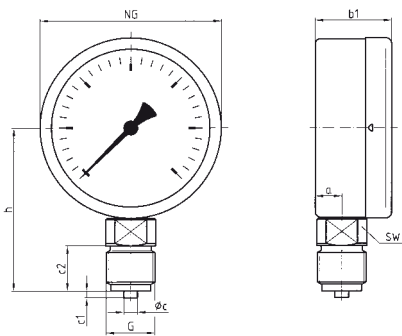

# Standard Bourdon tube pressure gauges

Type D 2 – NG 80/100

Housing types and dimensions (in mm)

Bottom connection

Centre back connection

Bottom connection, with push-on bezel

Centre back connection, with push-on bezel

Dimensions (mm)

| Nominal size (NG) | a    | b    | b1   | Øc | c1 | c2 | Øc1 | c3 | c4 | g    | g1   | G                               | G1                              | h  | SW | SW1 |
|-------------------|------|------|------|----|----|----|-----|----|----|------|------|---------------------------------|---------------------------------|----|----|-----|
| 80                | 11.7 | 31   | 33.5 | 6  | 3  | 20 | 5   | 2  | 13 | 54   | 56.5 | G <sup>1</sup> / <sub>2</sub> B | G <sup>1</sup> / <sub>4</sub> B | 72 | 22 | 14  |
| 100               | 11   | 29.5 | 34   | 6  | 3  | 20 | 5   | 2  | 13 | 52.5 | 57   | G <sup>1</sup> / <sub>2</sub> B | G <sup>1</sup> / <sub>4</sub> B | 82 | 22 | 14  |
|                   |      |      |      |    |    |    |     |    |    |      |      |                                 |                                 |    |    |     |
|                   |      |      |      |    |    |    |     |    |    |      |      |                                 |                                 |    |    |     |
|                   |      |      |      |    |    |    |     |    |    |      |      |                                 |                                 |    |    |     |
|                   |      |      |      |    |    |    |     |    |    |      |      |                                 |                                 |    |    |     |