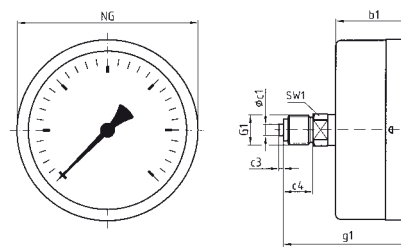

# Standard Bourdon tube pressure gauges

Type D 2 – NG 80/100

Housing types and dimensions (in mm)

Bottom connection

Centre back connection

Bottom connection, with push-on bezel

Centre back connection, with push-on bezel

Dimensions (mm)

| Nominal size (NG) | a    | b    | b1   | Øc | c1 | c2 | Øc1 | c3 | c4 | g    | g1   | G                               | G1                              | h  | SW | SW1 |
|-------------------|------|------|------|----|----|----|-----|----|----|------|------|---------------------------------|---------------------------------|----|----|-----|
| 80                | 11.7 | 31   | 33.5 | 6  | 3  | 20 | 5   | 2  | 13 | 54   | 56.5 | G <sup>1</sup> / <sub>2</sub> B | G <sup>1</sup> / <sub>4</sub> B | 72 | 22 | 14  |
| 100               | 11   | 29.5 | 34   | 6  | 3  | 20 | 5   | 2  | 13 | 52.5 | 57   | G <sup>1</sup> / <sub>2</sub> B | G <sup>1</sup> / <sub>4</sub> B | 82 | 22 | 14  |
|                   |      |      |      |    |    |    |     |    |    |      |      |                                 |                                 |    |    |     |
|                   |      |      |      |    |    |    |     |    |    |      |      |                                 |                                 |    |    |     |
|                   |      |      |      |    |    |    |     |    |    |      |      |                                 |                                 |    |    |     |
|                   |      |      |      |    |    |    |     |    |    |      |      |                                 |                                 |    |    |     |