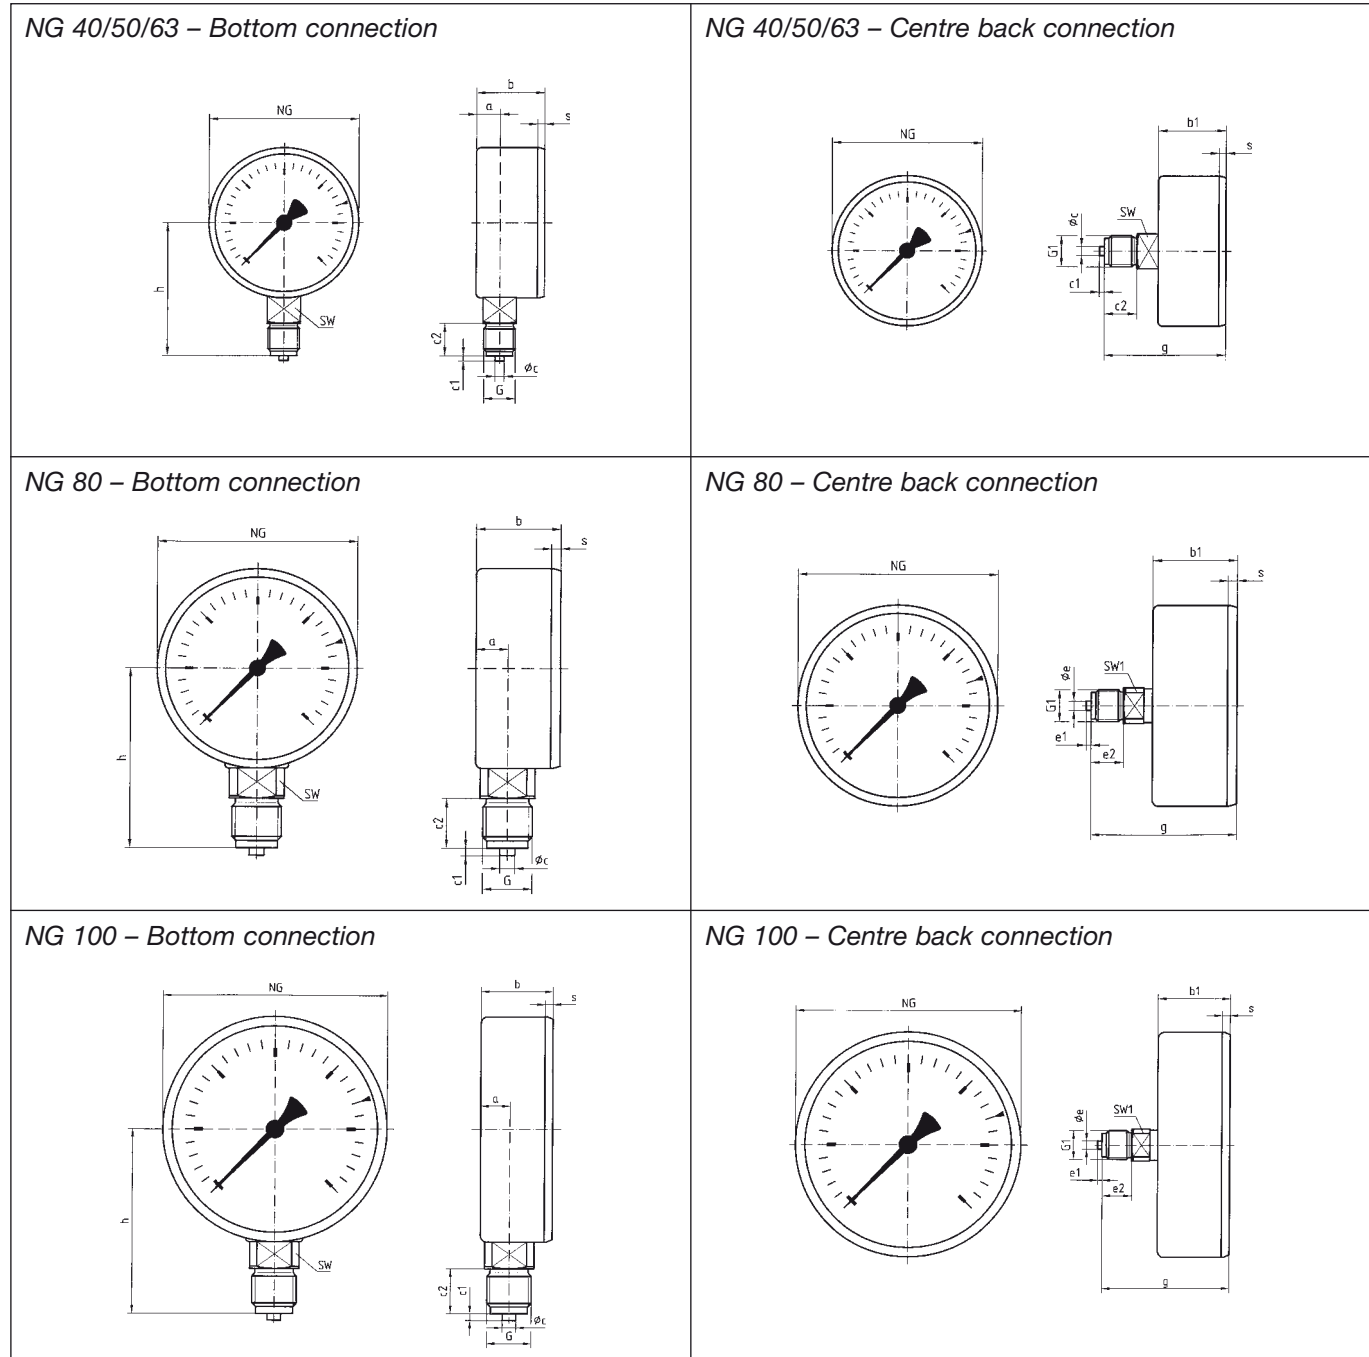

Standard Bourdon tube pressure gauges

Type D 1 – NG 40/50/63/80/100

Housing types and dimensions

Dimensions (mm)

Nominal size (NG)	a	b	b1	ϕ_c	c1	c2	ϕ_e	e1	e2	g	G	G1	h	s	SW	SW1
40	9.5	25	25	4	2	10	-	-	-	41.5	G¹/₈B	G¹/₈B	36	3	12	-
50	10.3	26.8	27.1	5	2	13	-	-	-	47.1	G¹/₄B	G¹/₄B	45	3.8	14	-
63	9.8	29.7	30.4	5	2	13	-	-	-	50.4	G¹/₄B	G¹/₄B	51.5	3.7	14	-
80	12.8	32.8	32.8	6	3	20	5	2	13	55.8	G¹/₂B	G¹/₄B	72	2.8	22	14
100	15.5	34.5	32	6	3	20	5	2	13	55	G¹/₂B	G¹/₄B	82	3.5	22	14